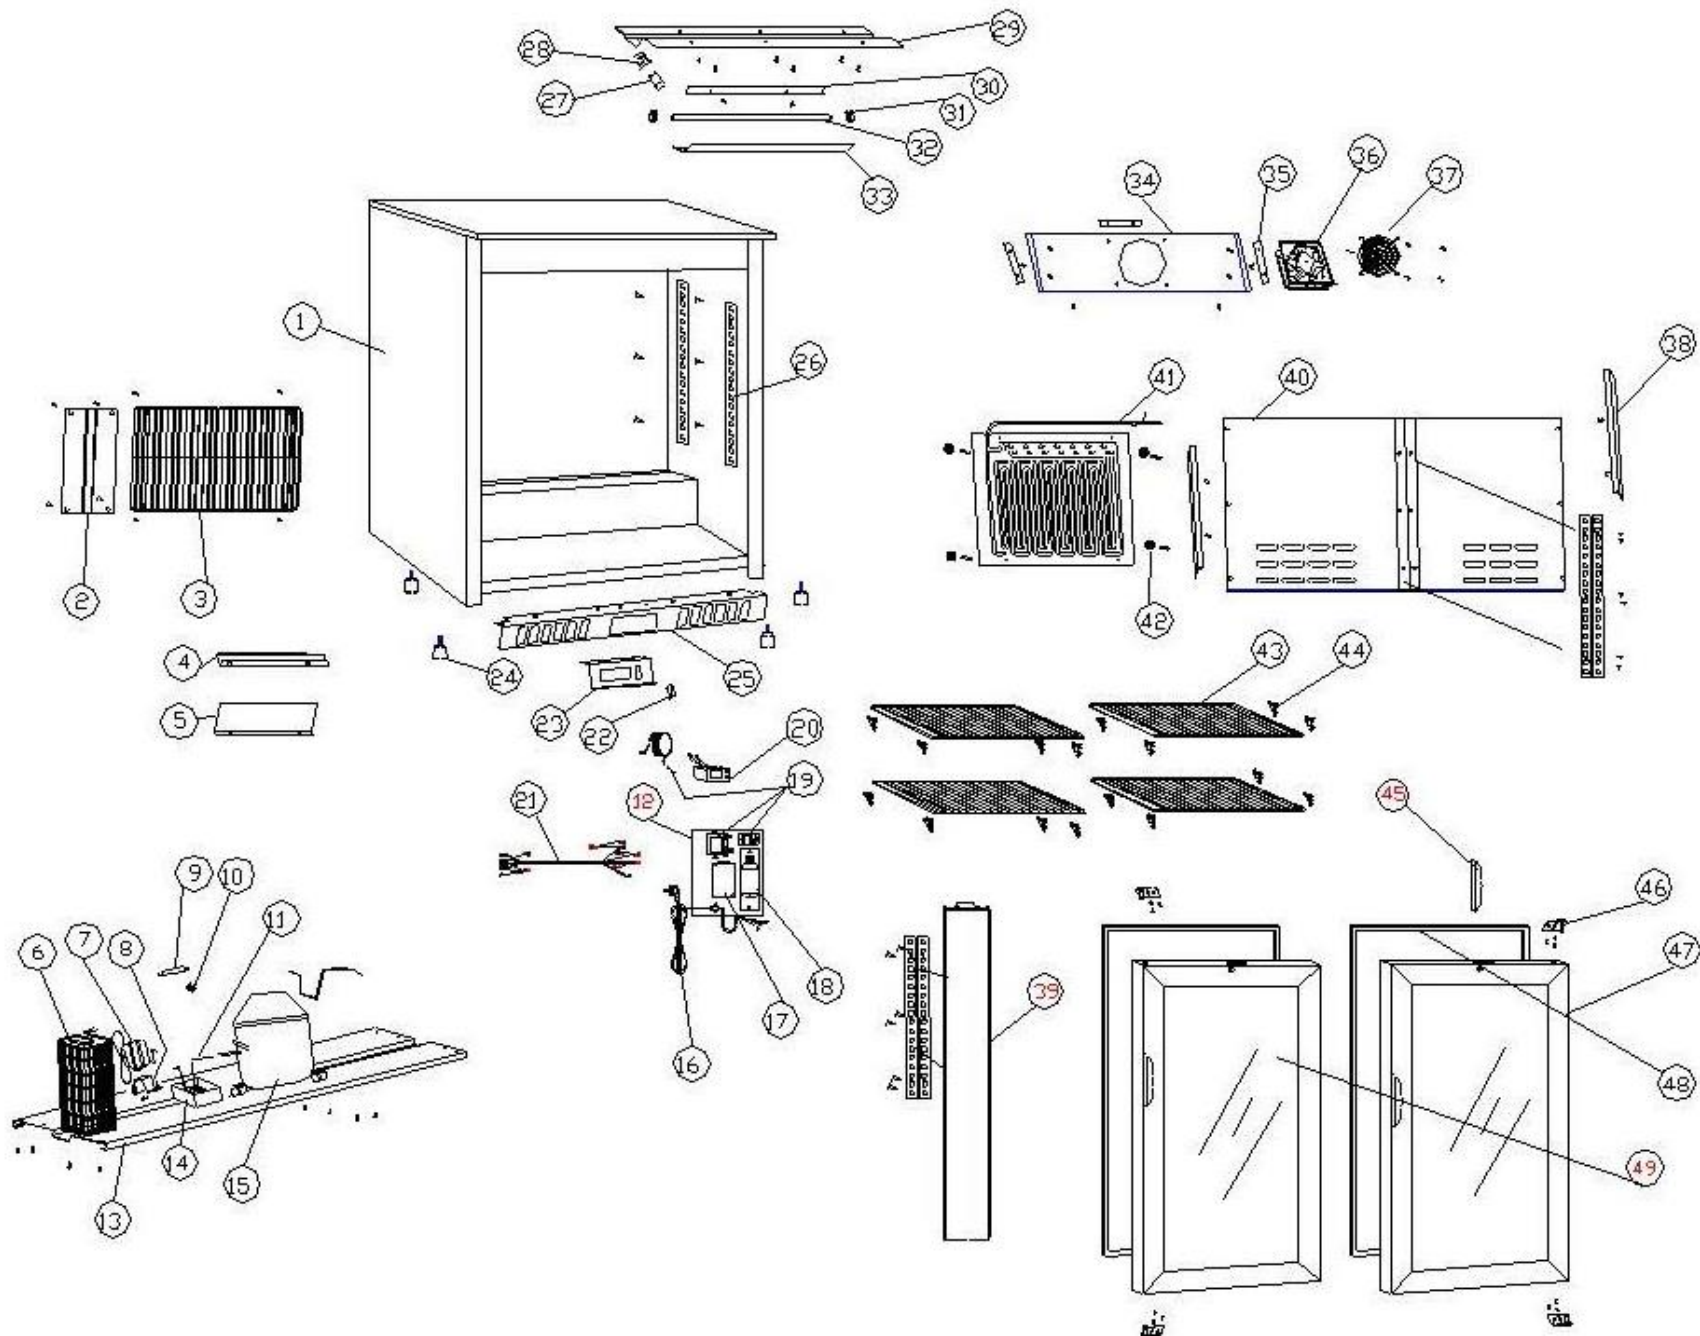

LG-208H

Item No.	supplier spare part number	Name	QTY	REF NAVISION
1	FPXJ208T	Body	1	
2	PTBP9166	Compressor compartment back board	1	
3	WJGD9000	Compressor compartment net board	1	
4	LZBP9458	Exhaust plate fortified board	1	
5	DXBI9000	Baffle	1	
6	DTLA9001	Wire condenser	1	BBD230-6
7	DQJB2004	Condenser fan motor	1	BBD230-7
8	DXBI9003	Condenser fan motor support	1	BBD230-8
9	TCGV0002	Filter	1	BBS130-9
10	SLJAC008	Fliter cilp	1	
11	TCGD2012	Evaporating tube	1	
12	WJBD0002	Appliance fixing plate	1	
13	DXBA9004	compressor fixing plate	1	
14	SLZJ0022	Water Tray	1	BBD230-14
15	DQYD0015	Compressor	1	BBD230-15
16	DQXA6002	Power wire with plug	1	
17	SLZB3001	Junction box	1	BBS130-16
18	DQZB0005	Ballast	1	BBD230-18
19	DQWB0005	Thermostat with displayer	1	BBS130-18
20	DQWB0005	Digital Displayer	1	BBS130-18
21	DQXB9019	Connecting Cable	1	
22	DQKC0000	Light switch	1	BBS130-21
23	PTBP9300	Displayer fixing plate	1	
24	WJLA1009	Adjusting foot	1	BBS130-23
25	PTBP9N68	Exhaust plate assemblies	1	
26	LCCJ2001	Pilaster	1	BBC208S-26
27	DQDF0000	Starter	1	BBS130-26
28	SLZA1000	Starter holder	1	
29	LCGP9004	Light tube fixing plate	1	
30	SLJAP006	light cover clipplate	1	
31	SLZA3000	lamp holder	1	
32	DQDA0010	Light tube	1	BBD230-32
33	SLZV0018	Transparent light cover	1	BBC208S-30
34	LCGP9014	Evaporator fan motor plate	1	
35	LCGP9005	Fan motor plate support	1	
36	DQFD2003	Evaporateur fan motor	1	BBS130-35
37	WJFZ0007	Evaporator fan motor cover	1	
38	LCGP9003	Evaporator baffle holder	1	
39	SLJAX001	pollar	1	
40	LCGP9011	Evaporator baffle	1	
41	TLZD9001	Evaporator	1	BBD230-41
42	SLZE0042	Evaporator support	1	
43	WJGA9005	Shelf	1	BBD230-43/44
44	LCCK0002	K Clip	1	BBT350-44
45	SLZB0014	handle	1	
46	WJMA9001	Door hinge	1	BBS130-43
47	BLGM9H02	Right Door	1	BBD230-45/47/48
48	SLJP9002	Door seal	1	
49	BLGM9H01	Left door	1	BBD230-45/49/48